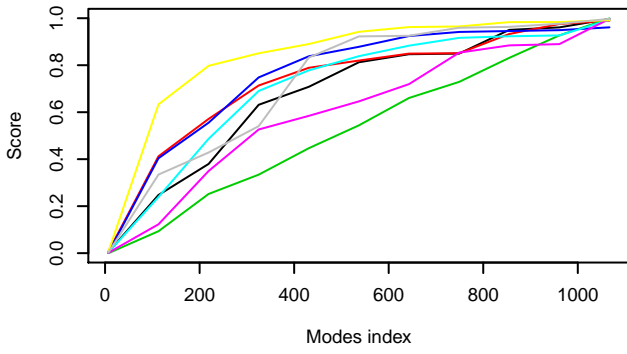

Cumulative overlap of CA modes of 1E15 (indiv\_tilt)

Cumulative overlap of CA modes of 1N55 (indiv\_tilt)

Cumulative overlap of CA modes of 1KKO (indiv\_tilt)

Cumulative overlap of CA modes of 3CWN (indiv\_tilt)

Cumulative overlap of CA modes of 3CH0 (indiv\_tilt)