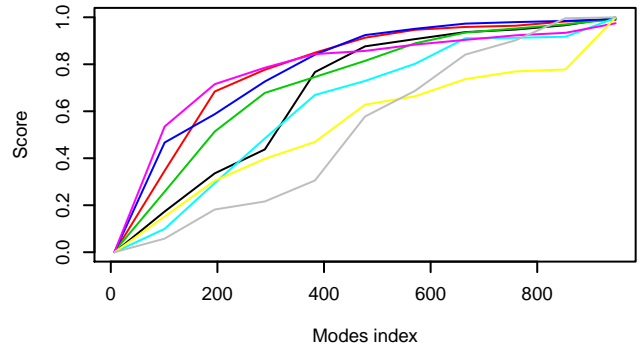

Cumulative overlap of CA modes of 1E15 (indiv\_tilt)

Cumulative overlap of CA modes of 1N55 (indiv\_tilt)

Cumulative overlap of CA modes of 1KKO (indiv\_tilt)

Cumulative overlap of CA modes of 3CWN (indiv\_tilt)

Cumulative overlap of CA modes of 3CH0 (indiv\_tilt)