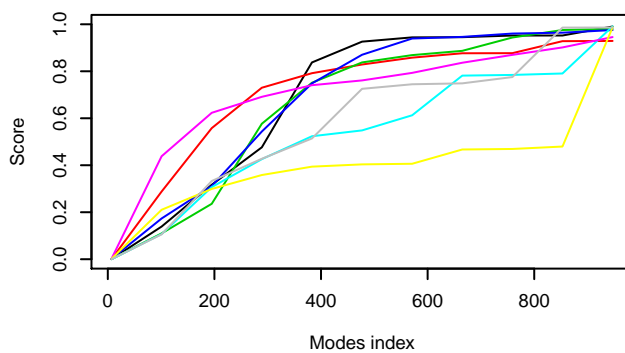

Cumulative overlap of CA modes of 1E15 (indiv_bend_low)

Cumulative overlap of CA modes of 1N55 (indiv_bend_low)

Cumulative overlap of CA modes of 1KKO (indiv_bend_low)

Cumulative overlap of CA modes of 3CWN (indiv_bend_low)

Cumulative overlap of CA modes of 3CH0 (indiv_bend_low)