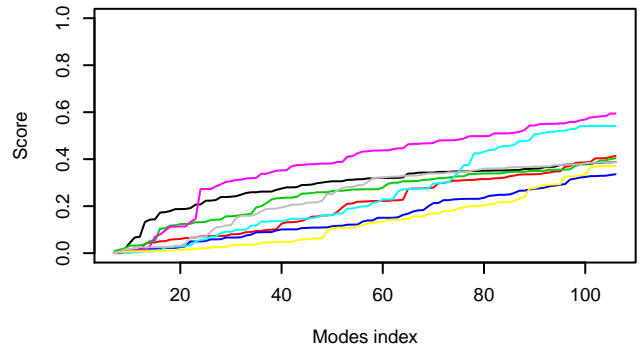

Cumulative overlap of CA modes of 1E15 (indiv_bend_alt)

Cumulative overlap of CA modes of 1N55 (indiv_bend_alt)

Cumulative overlap of CA modes of 1KKO (indiv_bend_alt)

Cumulative overlap of CA modes of 3CWN (indiv_bend_alt)

Cumulative overlap of CA modes of 3CH0 (indiv_bend_alt)